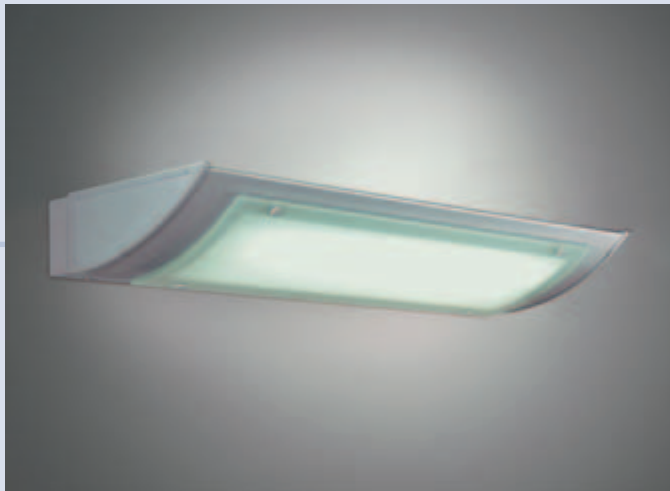

Royale Wall Lights

Features

- Chrome back plate on 400 & 500 models
- Handcrafted Australian Opal Duplex gloss glass, Alabaster glass, or clear etched glass
- Option of acrylic diffuser for situations where glass is not suitable
- Suitable for wall mounting, vertical or horizontal

RY700/24/IP

RY500/260/A

Pacific Wall Lights

Features

- Handcrafted Australian Opal Duplex gloss glass, matt available on request, Alabaster glass, or clear etched glass
- Two types of styling available, either straight or curved ends
- Chrome or brass glass retainers, either pin type or flat cap type
- Suitable for wall mounting vertical and horizontal

ECG

ECG

ECG

Capri Wall Lights

Features

- Handcrafted Australian opal Duplex gloss or matt glass, alabaster glass, or clear etched glass
- Specially coloured or multicoloured glasses can be customised to suit your individual requirements or specifications
- Chrome or brass glass retainers
- Suitable for wall mounting vertical and horizontal

Refer to Spittler Catalogue

SL 73

Wall luminaire

Square Perforated Cover

Frosted Glass Cover

Wall luminaire for indirect and diffuse-direct portion of light for TC-L lamps. Housing made of steel sheet, end caps made of aluminium, powder-coated in RAL 9006 silver grey finish.