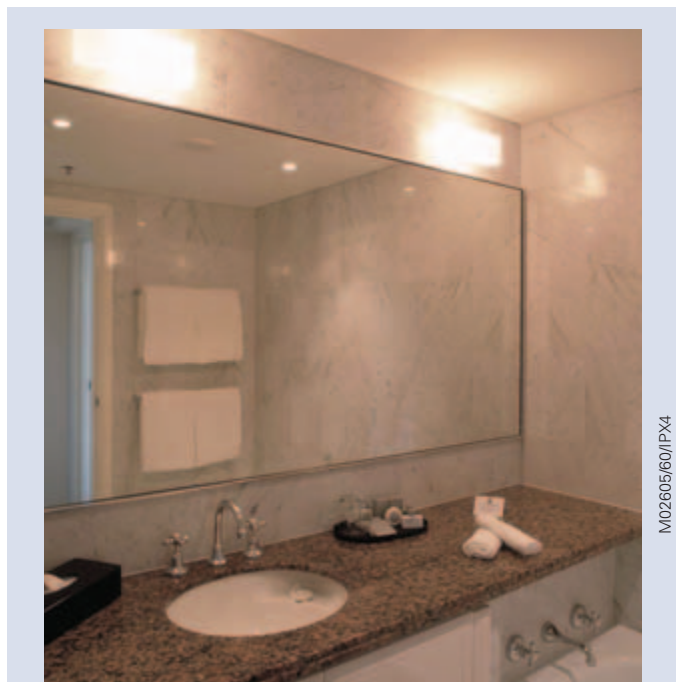

Mimo 140		Lamp Type	Catalogue No.	
1 x 60w E14		MO140/60		
1 x 18w Fluorescent G24q2 Non Dim		MO140/18E		
Mimo 140 IPX4		Lamp type	Catalogue No.	
1 x 60w E14		MO140/60/IPX4		
1 x 18w Fluorescent G24q2 Non Dim		MO140/18E/IPX4		
Mimo 360		Lamp Type	Catalogue No.	
1 x 100w E27		MO360/100		
1 x 26w Fluorescent G24d3		MO360/26		
Mimo 260S		Lamp Type	Catalogue No.	
1 x 60w E14		MO260S/60		
Mimo 260S IPX4		Lamp type	Catalogue No.	
1 x 60w E14		MO260S/60/IPX4		

MO260S/60/IPX4