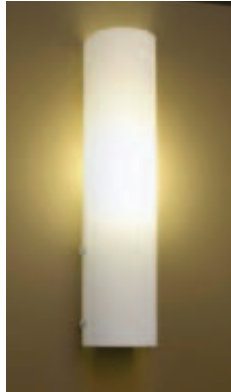

Room Light ON