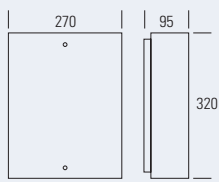

Capri Wall Lights

Features

- Handcrafted Australian opal Duplex gloss or matt glass, alabaster glass, or clear etched glass
- Specially coloured or multicoloured glasses can be customised to suit your individual requirements or specifications
- Chrome or brass glass retainers
- Suitable for wall mounting vertical and horizontal

Specifications

■ How to specify glass type		■ How to specify glass retaining finish	
Opal glass	O	Chrome finish	CF
Matt opal glass	MO	Brass finish	BF
Alabaster glass	A		
Etched glass	E		
Cast glass	CA		

(eg. CR500/24/ ■ / ■ becomes CR500/24/MO/CF ie. Matt opal glass with chrome finished retainers)

Capri 400	Lamp Type	Catalogue No.
2 x 60w E27 Candle		CR400/260/■/■
1 x 11w Fluorescent G23		CR400/11/■/■
1 x 18w Fluorescent G24d2		CR400/18/■/■
1 x 26w Fluorescent G24d3		CR400/26/■/■
Capri 400 Electronic	Lamp type	Catalogue No.
1 x 18w Fluorescent G24q2 Non Dim		CR400/18E/■/■
1 x 26w Fluorescent G24q3 Non Dim		CR400/26E/■/■

Capri 400 CR400/11/O/CF