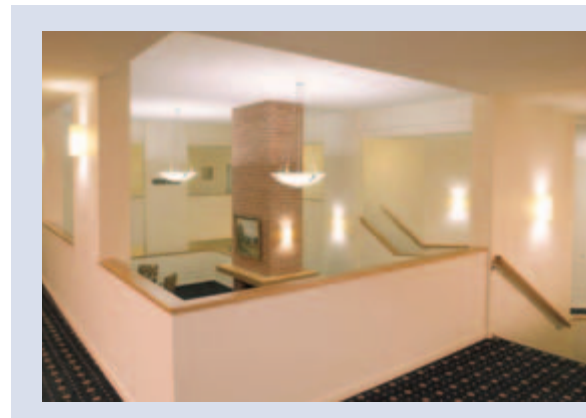

Pacific Wall Lights

Features

- Handcrafted Australian Opal Duplex gloss glass, matt available on request, Alabaster glass, or clear etched glass
- Two types of styling available, either straight or curved ends
- Chrome or brass glass retainers, either pin type or flat cap type
- Suitable for wall mounting vertical and horizontal

Specifications

■ How to specify glass colour		■ How to specify glass retaining method & finish			
Opal	O	Chrome pins	CP	Chrome flat heads	CF
Matt Opal	MO	Brass pins	BP	Brass flat heads	BF
Alabaster	A				
Clear Etched	E				

(eg. PCS185/275/■/■ becomes PCS185/275/O/CP ie. Opal colour with Chrome pins)

			Straight End Glass		Curved End Glass	
Pacific 115	Lamp Type	Catalogue No.		Catalogue No.		
2 x 60w E27 Candle		PCS115/260/■/■				PCC115/260/■/■
1 x 11w Fluorescent G23		PCS115/11/■/■		PCC115/11/■/■		
Pacific 185	Lamp Type	Catalogue No.		Catalogue No.		
2 x 75w E27		PCS185/275/■/■				PCC185/275/■/■
2 x 11w fluorescent G23		PCS185/211/■/■				PCC185/211/■/■
2 x 18w fluorescent G24d2		PCS185/218/■/■		PCC185/218/■/■		
Pacific 185 Electronic	Lamp type	Catalogue No.		Catalogue No.		
2 x 18w fluorescent G24q2 Non Dim		PCS185/218E/■/■				PCC185/218E/■/■
2 x 18w fluorescent G24q2 1-10v Dim		PCS185/218ED/■/■				PCC185/218ED/■/■
2 x 18w fluorescent G24q2 Digital Dim		PCS185/218EDD/■/■				PCC185/218EDD/■/■
2 x 18w fluorescent G24q2 DALI Dim		PCS185/218DALI/■/■		PCC185/218DALI/■/■		
Pacific 260	Lamp Type	Catalogue No.		Catalogue No.		
2 x 100 E27		PCS260/100/■/■				PCC260/100/■/■
2 x 26w fluorescent G24d3		PCS260/226/■/■		PCC260/226/■/■		
Pacific 260 Electronic	Lmap type	Catalogue No.		Catalogue No.		
2 x 26w fluorescent G24q3 Non Dim		PCS260/226E/■/■				PCC260/226E/■/■
2 x 26w fluorescent G24q3 1-10v Dim		PCS260/226ED/■/■				PCC260/226ED/■/■
2 x 26w fluorescent G24q3 Digital Dim		PCS260/226EDD/■/■				PCC260/226EDD/■/■
2 x 26w fluorescent G24q3 DALI Dim		PCS260/226DALI/■/■		PCC260/226DALI/■/■		
Pacific 260 Emergency	Lamp Type	Catalogue No.		Catalogue No.		
2 x 26w Fluorescent G24q3		PCS260/226EM				PCC260/226EM
Classifications CO D6.3 C90 6.3						

ECG

ECG

ECG