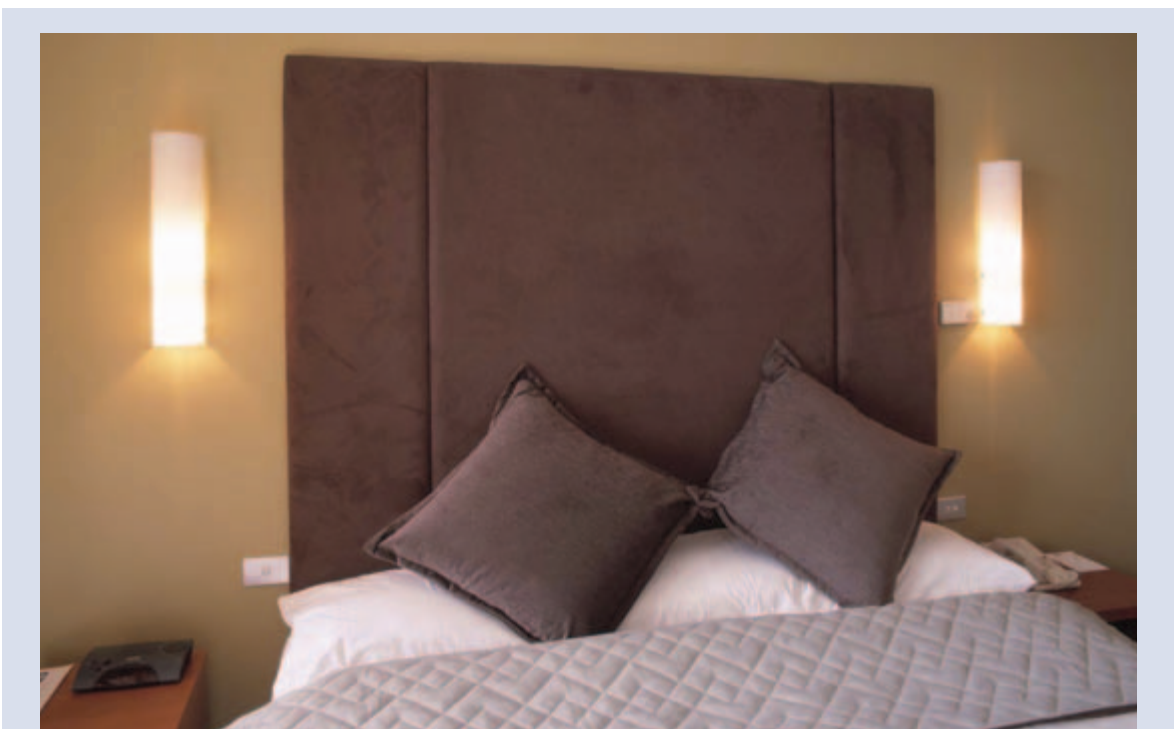

Bed Light 500	Lamp Type	Catalogue No.	
1 x 26w Fluorescent 1 x 40 G9 halogen	 	BL500/26/40