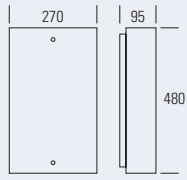

Capri 500	Lamp Type	Catalogue No.
2 x 60w E27 Candle		CR500/260/■/■
1 x 24w Fluorescent 2G11		CR500/24/■/■
Capri 500 Electronic	Lamp type	Catalogue No.
1 x 24w Fluorescent 2G11 Non Dim		CR500/24E/■/■

Capri 500 CR500/36/O/CF