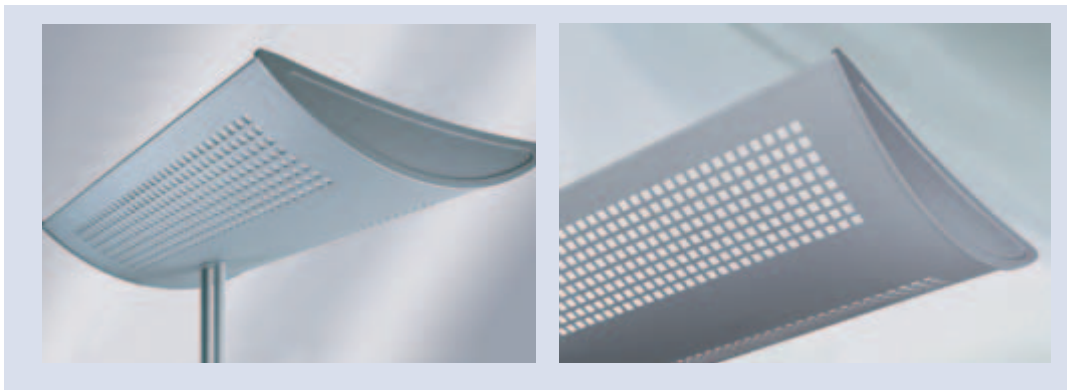

Refer to Spittler Catalogue