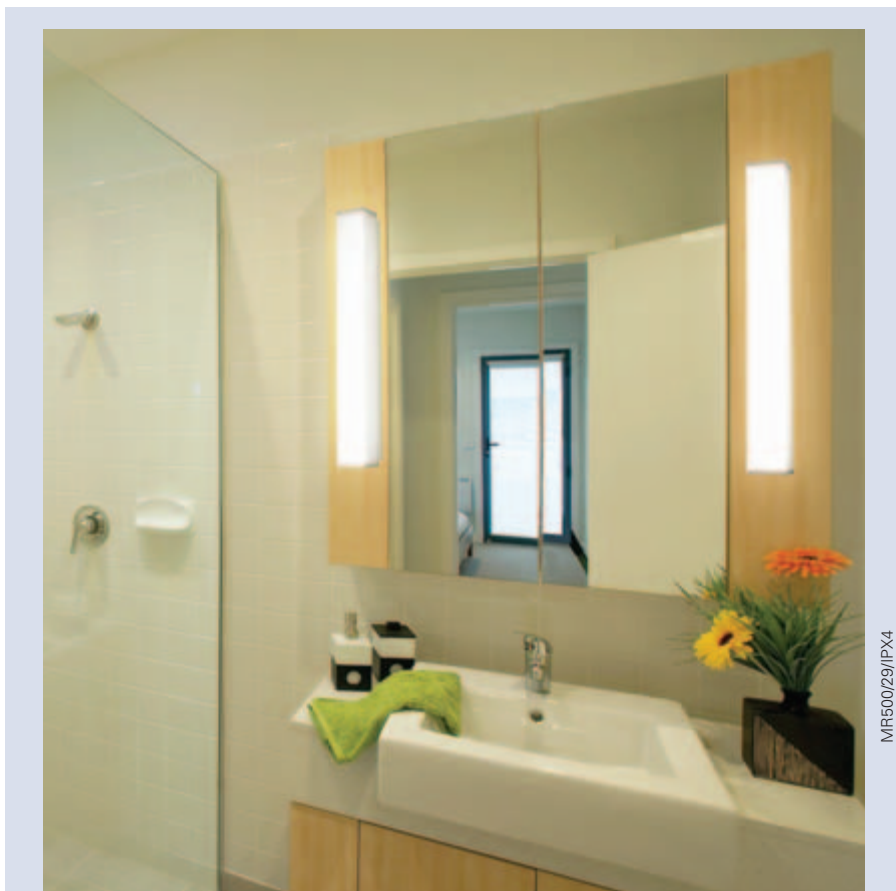

Mirror 500	Lamp Type	Catalogue No.	
2 x 9w Fluorescent G23		MR500/29	

Mirror 500 IPX4	Lamp Type	Catalogue No.	
2 x 9w Fluorescent G23		MR500/29/IPX4	

Mirror 600	Lamp Type	Catalogue No.	
2 x 11w Fluorescent G23		MR600/211	

Mirror 600 IPX4	Lamp Type	Catalogue No.	
2 x 11w Fluorescent G23		MR600/211/IPX4	

MR500/29/IPX4