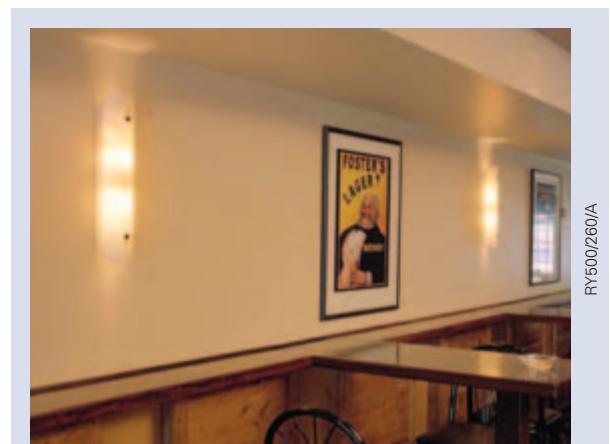

RY500/260/A