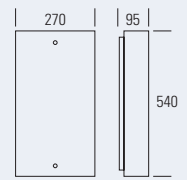

Capri 600	Lamp Type	Catalogue No.
1 x 36w Fluorescent 2G11		CR600/36/■/■
Capri 600 Electronic	Lamp type	Catalogue No.
1 x 36w Fluorescent 2G11 Non Dim		CR600/36E/■/■
1 x 36w Fluorescent 2G11 1-10v Dim		CR600/36ED/■/■
1 x 36w Fluorescent 2G11 Digital Dim		CR600/36EDD/■/■
1 x 36w Fluorescent 2G11 DALI Dim		CR600/36DALI/■/■