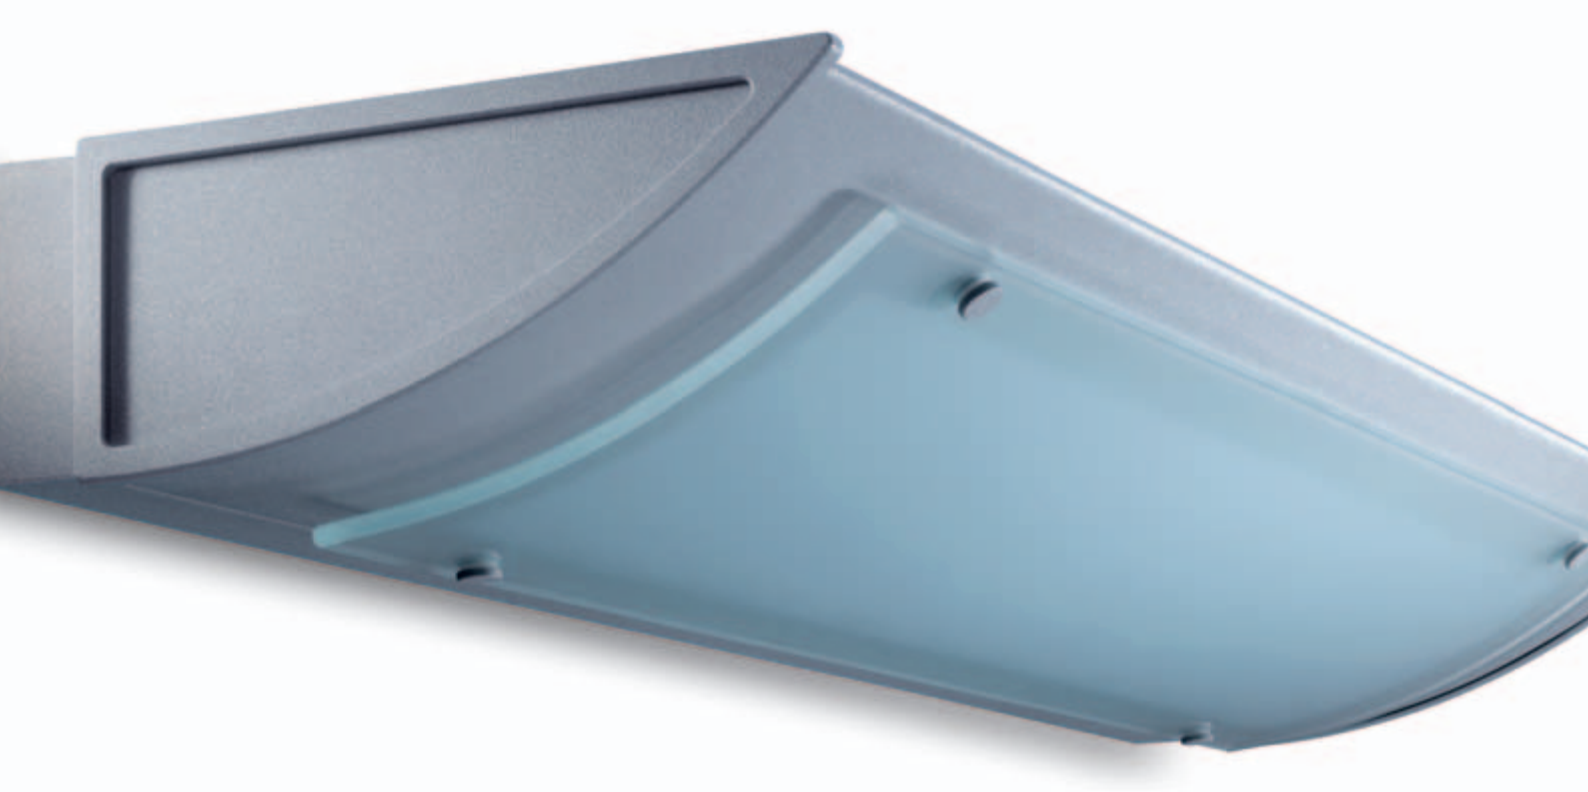

SL 73

Wall luminaire and uplighter

- Housing made of steel sheet, end caps made of aluminium, powder-coated in RAL 9006 silver grey finish
- Square perforated cover or frosted glass
- Uplighter
- Compatible pendant and free-standing luminaire

SL 73 Square Perforated Cover	Lamp Type	Catalogue No.	
2 x 55w TC-L		73.302.55.3	

SL 73 Frosted Glass	Lamp Type	Catalogue No.	
2 x 55w TC-L		73.332.55.3	

SL 73 Uplighter	Lamp Type	Catalogue No.	
1 x 70w HIT-DE		73.321.70.3	
up to 300w QT-DE		73.391.30.0