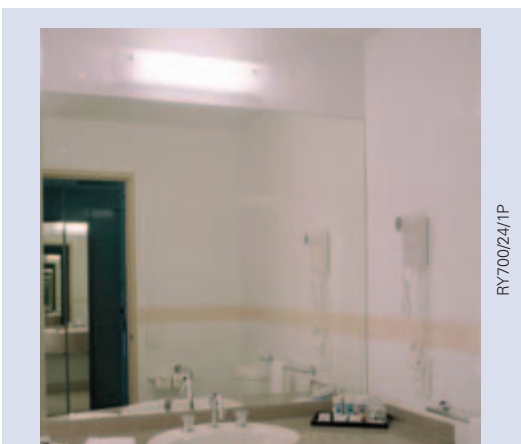

Straight End Glass		Curved End Glass	
Royale 400					Catalogue No.	
2 x 60w E27 Candle		RYS400/260/■			RYC400/260/■	
1 x 11w Fluorescent G23		RYS400/11/■			RYC400/11/■	
1 x 18w Fluorescent G24d2		RYS400/18/■			RYC400/18/■	
1 x 26w Fluorescent G24d3		RYS400/26/■	RYC400/26/■			
Royale 400 Electronic					Catalogue No.	
1 x 18w Fluorescent G24q2 Non Dim		RYS400/18E/■			RYC400/18E/■	
1 x 26w Fluorescent G24q3 Non Dim		RYS400/26E/■			RYC400/26E/■	
Royale 500					Catalogue No.	
2 x 60w E27 Candle		RYS500/260/■			RYC500/260/■	
1 x 24w Fluorescent 2G11		RYS500/24/■	RYC500/24/■			
Royale 500 Electronic					Catalogue No.	
1 x 24w Fluorescent 2G11 Non Dim		RYS500/24E/■			RYC500/24E/■	
Royale 600					Catalogue No.	
1 x 36w Fluorescent 2G11		RYS600/36/■			RYC600/36/■	
Royale 600 Electronic					Catalogue No.	
1 x 36w Fluorescent 2G11 Non Dim		RYS600/36E/■			RYC600/36E/■	
1 x 36w Fluorescent 2G11 1-10v Dim		RYS600/36ED/■			RYC600/36ED/■	
1 x 36w Fluorescent 2G11 Digital Dim		RYS600/36EDD/■			RYC600/36EDD/■	
1 x 36w Fluorescent 2G11 DSI Dim		RYS600/36DALI/■	RYC600/36EDALI/■			
Royale 700 IPX4					Catalogue No.	
1 x 24w T5 Fluorescent G5 Non Dim		RYS700/24/IP/■			RYC700/24/IP/■	

RY700/24/IP