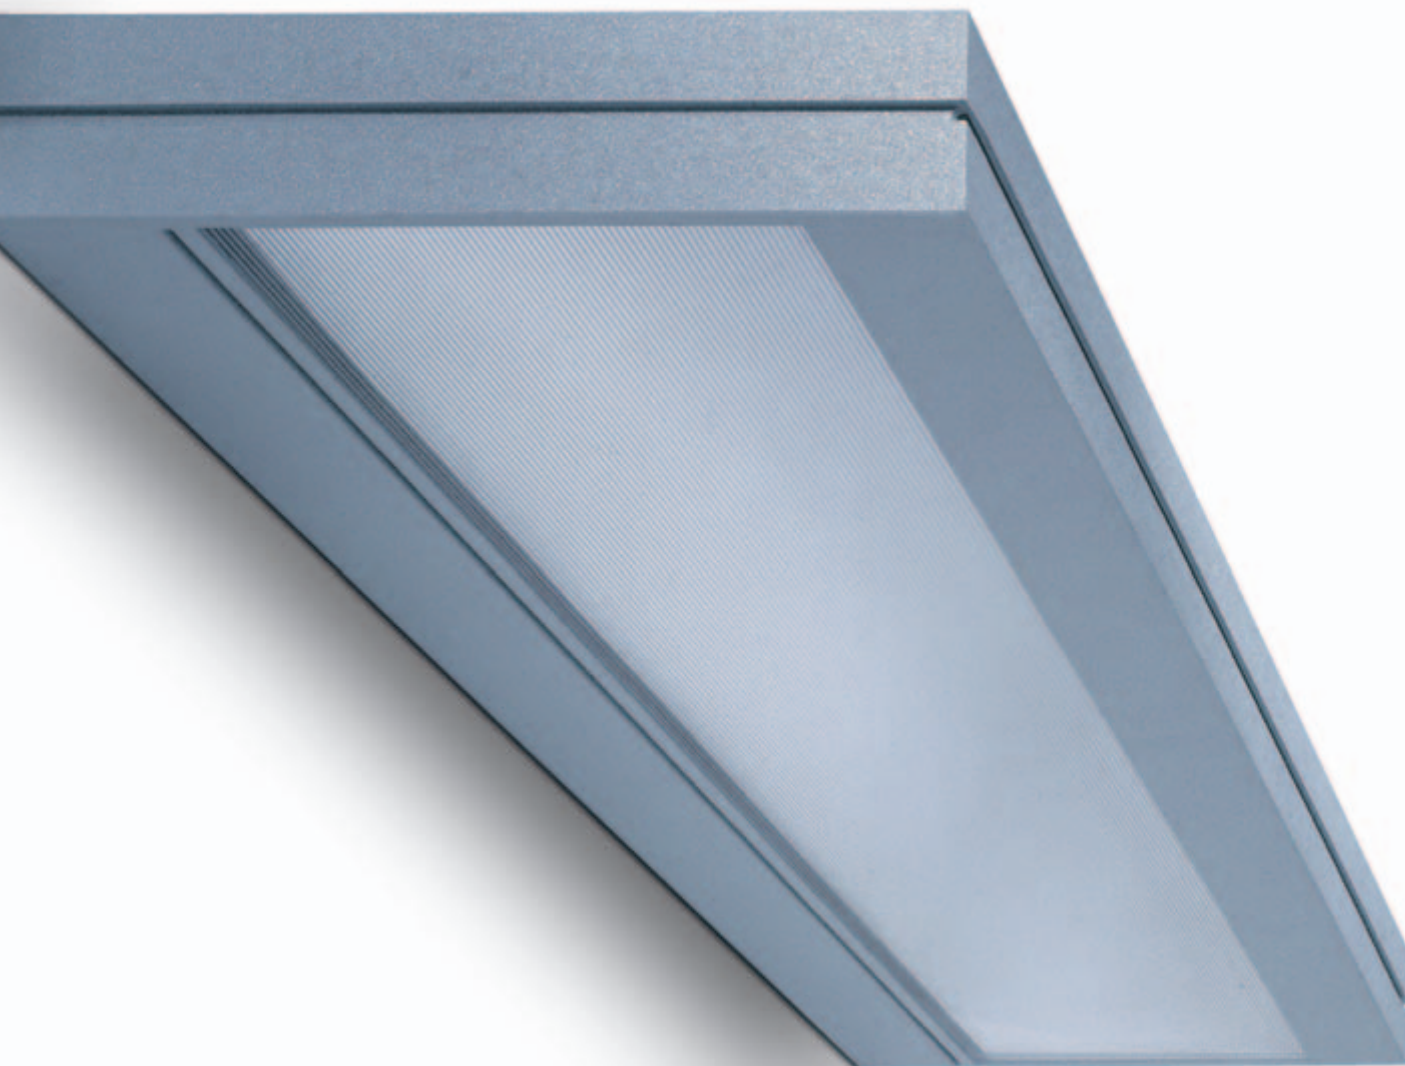

SL 740

Wall luminaire

- Housing made of extruded aluminium profile, end caps made of die-cast aluminium, powder-coated in RAL 9006 silver grey finish
- Micro-prism, frosted acrylic diffuser or square perforated cover
- Compatible pendant, free-standing and surface mounted luminaire

SL 740 Square Perforated Cover	Lamp Type	Catalogue No.	40		
2 x 55w TC-L		740.312.55.3	| 183 |	| 605 |	|

SL 740 Frosted Acrylic Diffuser	Lamp Type	Catalogue No.	40		
2 x 55w TC-L		740.392.55.3	| 183 |	| 605 |	|

SL 740 Micro Prism	Lamp Type	Catalogue No.	40		
2 x 55w TC-L		740.362.55.3	| 183 |	| 605 |	|

SL740 Micro Prism