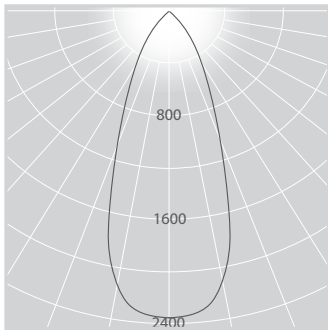

COLOUR FINISH

- white - WH
- silver - SIL
- black - BLK
- custom powdercoat colour

ICP66.XB48.M.83.66