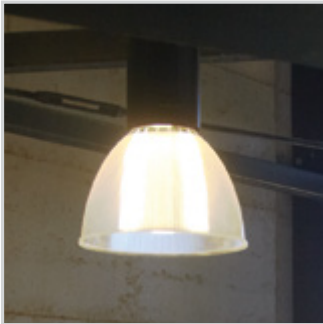

# BASIC160 HI-BAY

55W - 85W HI-BAY

- Aluminium housing powdercoated
- 3000K, 4000K or 6500K
- 16" prismatic lens
- Supplied with quick connector and hook for suspending
- Suspension wire available upon request
- Conical lens available
- Made in Australia