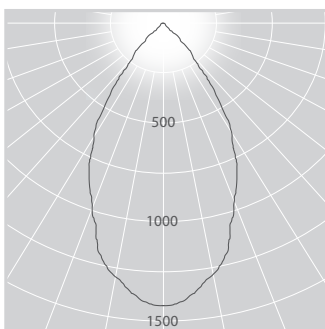

EDL90.55.350.3.61